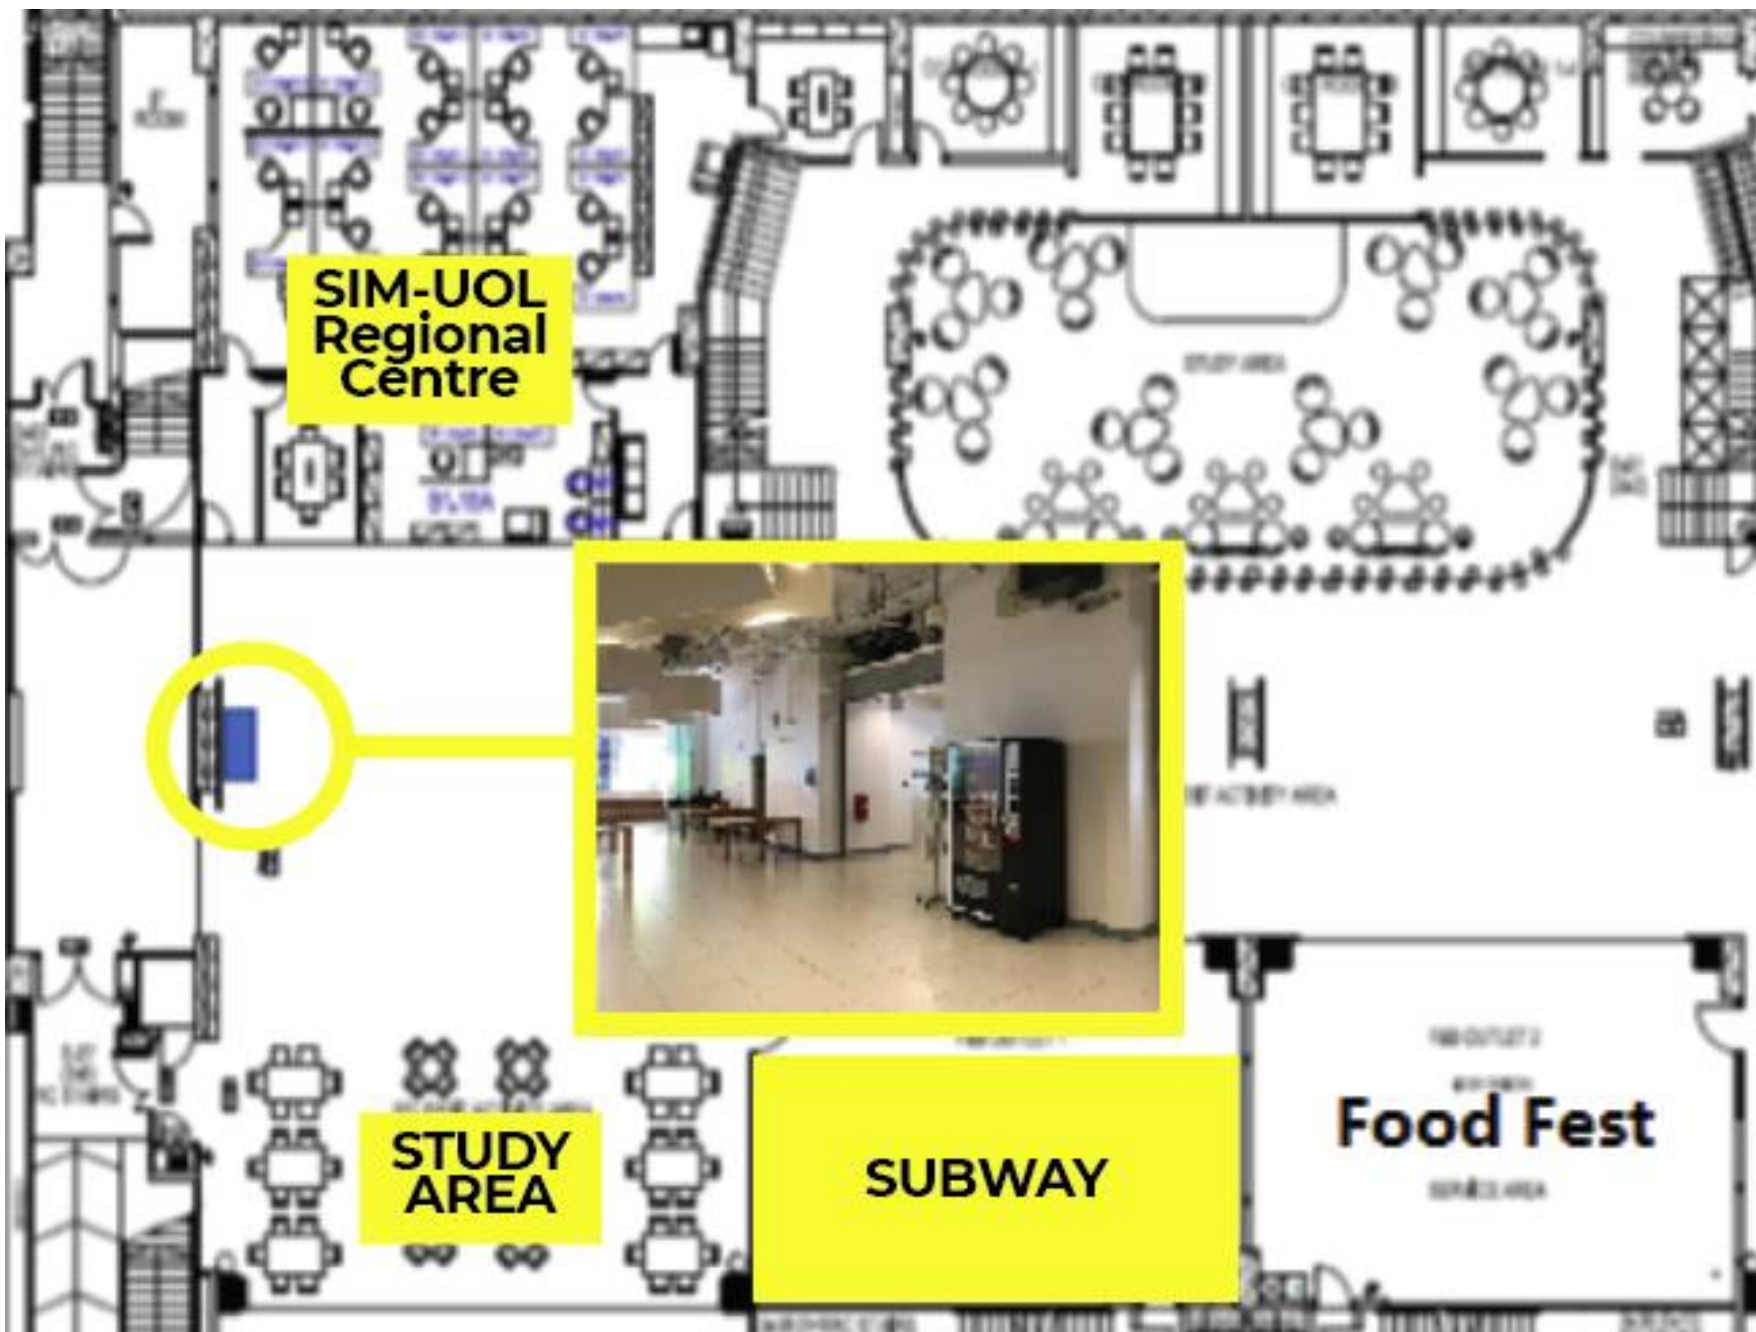

Let's Keep Our Campus Safe

ART VENDING MACHINE ON CAMPUS

If you require an ART kit, you may make your purchase from the vending machines at the following locations:

Blk B – Level 1, Between Student Study Area (Beside Subway) & SIM-UOL Regional Centre

Blk A – Level 1, Outside Student Gym